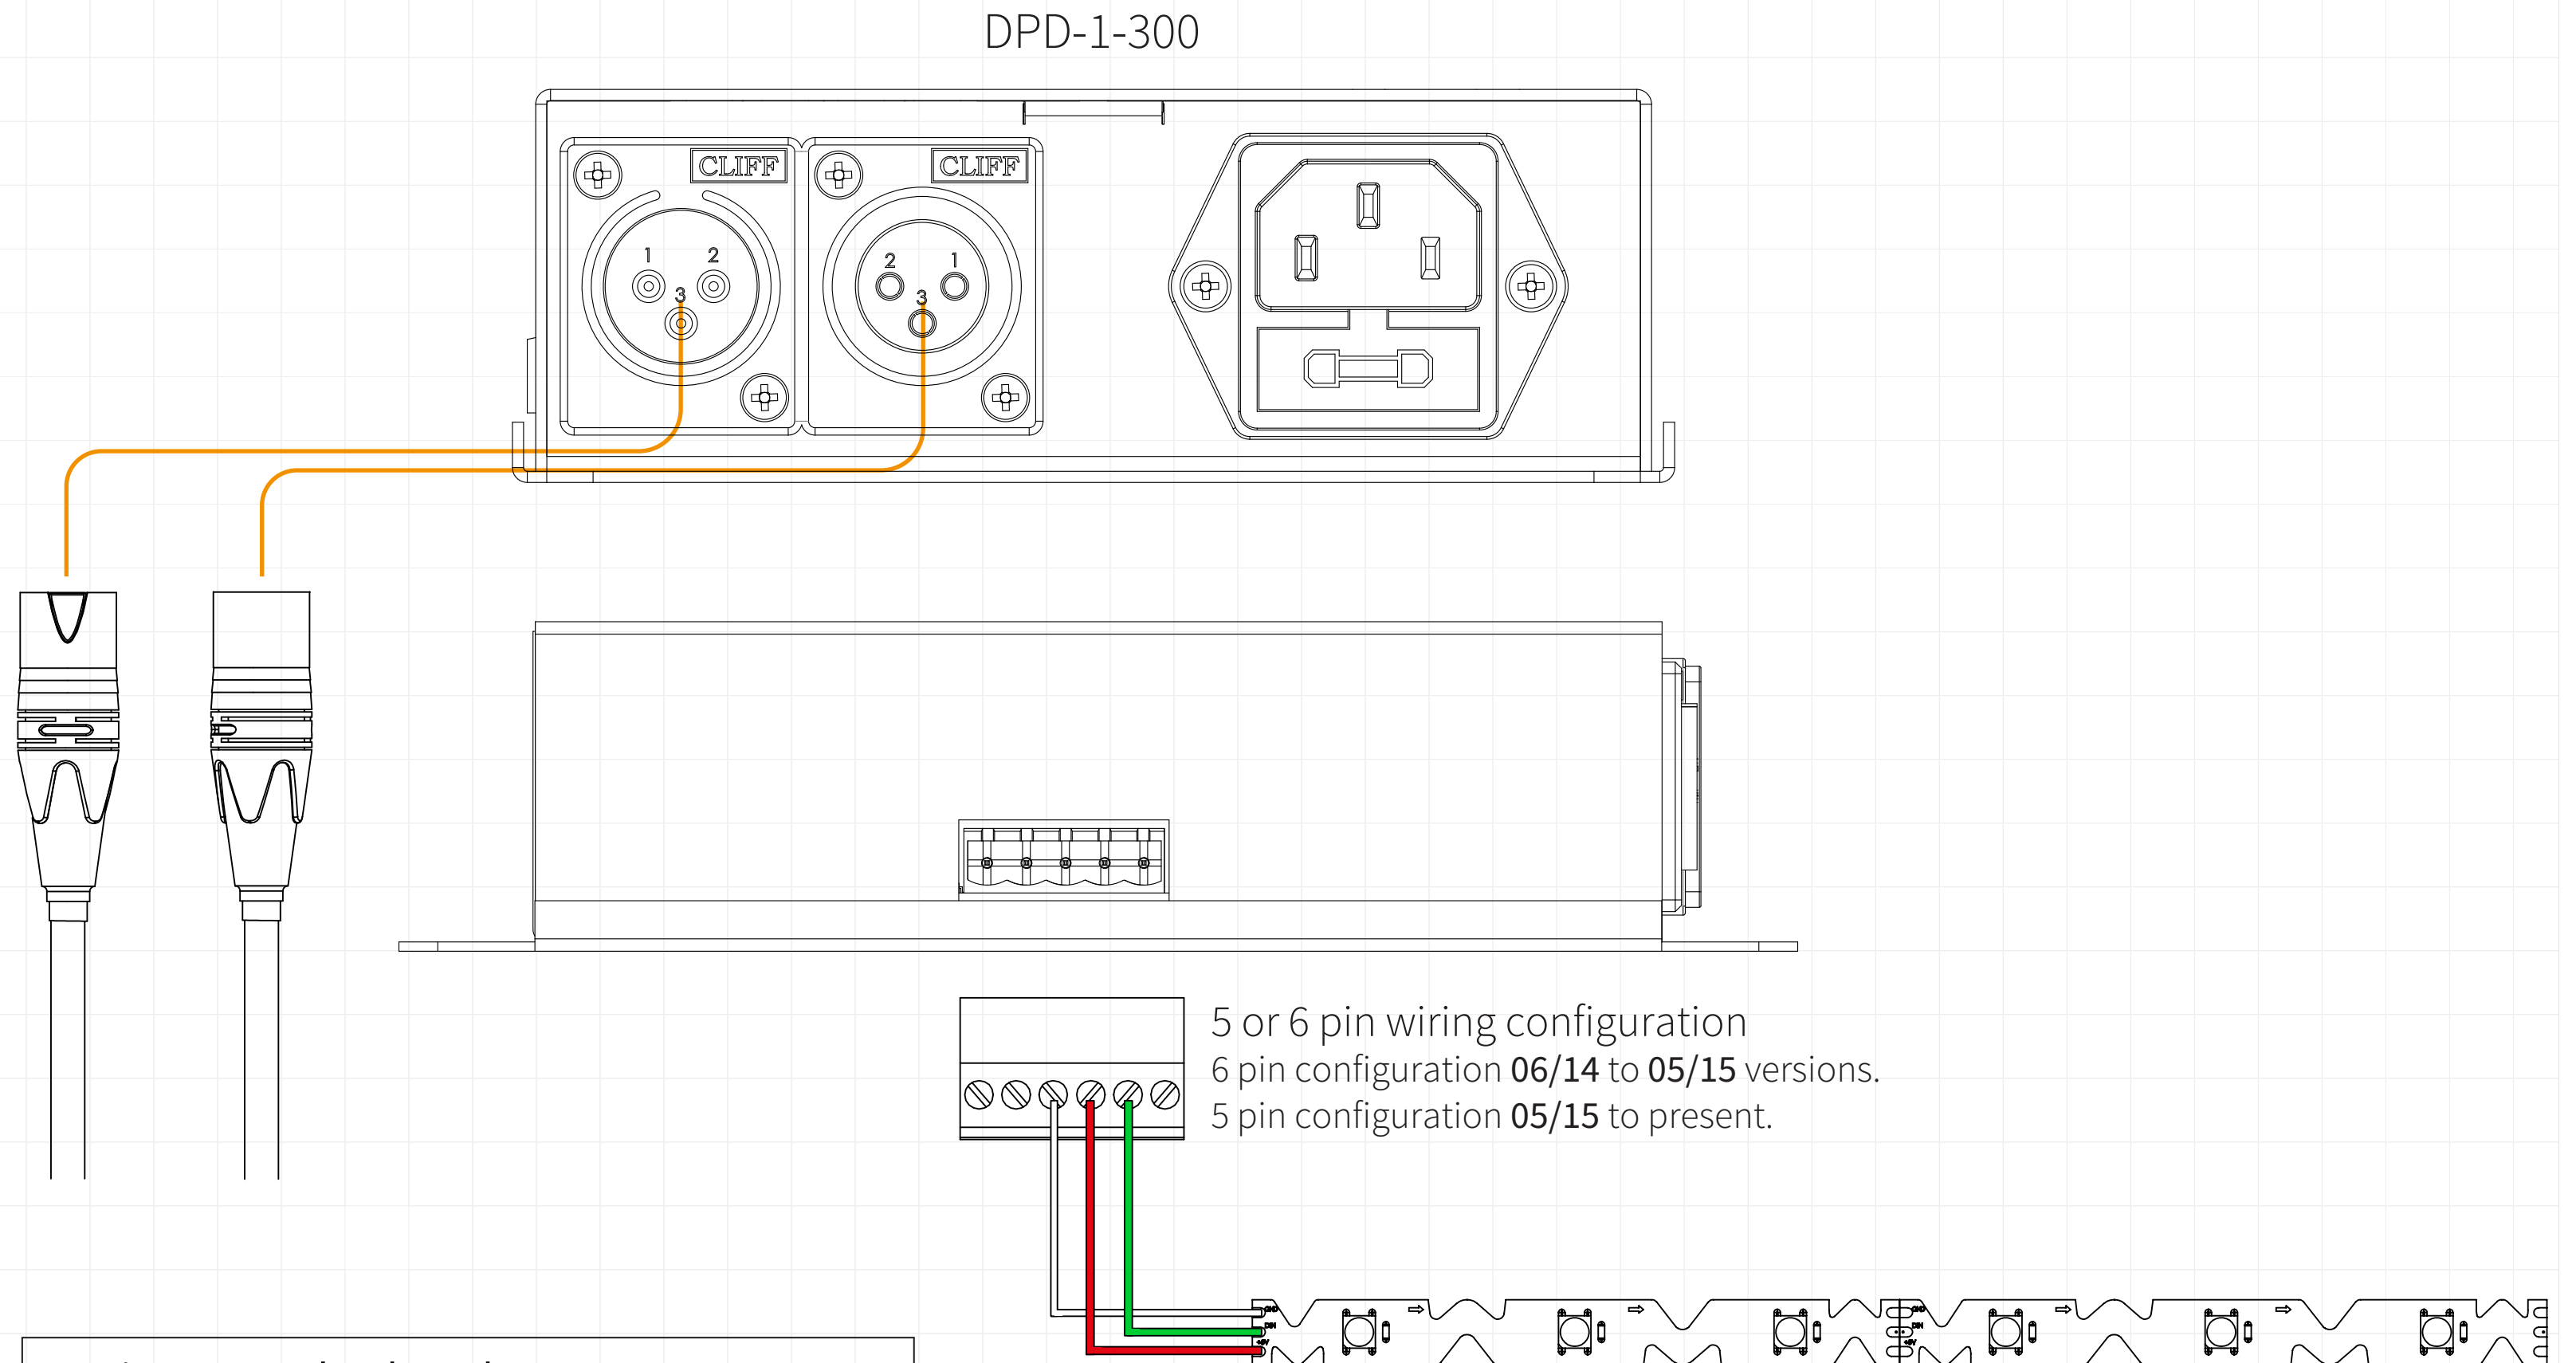

CABLE INDICATOR  
**LEAD IN CABLE**

**Maximum Lead IN length to tape meterage.**

1 Metre LED Strip	=	9 Metres Lead In Wire
2 Metre LED Strip	=	8 Metres Lead In Wire
3 Metre LED Strip	=	7 Metres Lead In Wire
4 Metre LED Strip	=	6 Metres Lead In Wire
5 Metre LED Strip	=	5 Metres Lead In Wire